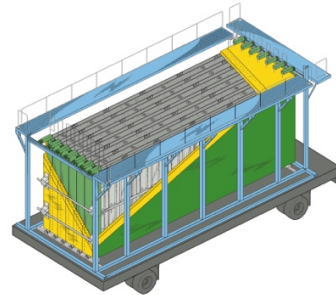

GREENCRAFT®
THE POWER OF INNOVATIVE ENGINEERING®
SMARTER BUILDING SYSTEMS®
CONCRETE REINVENTED®
SMART FORM™
iCAST™
iCURE™

For Pricing and Ordering Information, Contact:
GreenCRAFT LLC
1831 Warren Place, Suite 200
Norcross, GA 90093
Tel: 678-381-0700
Email: romeo@greencraft.com